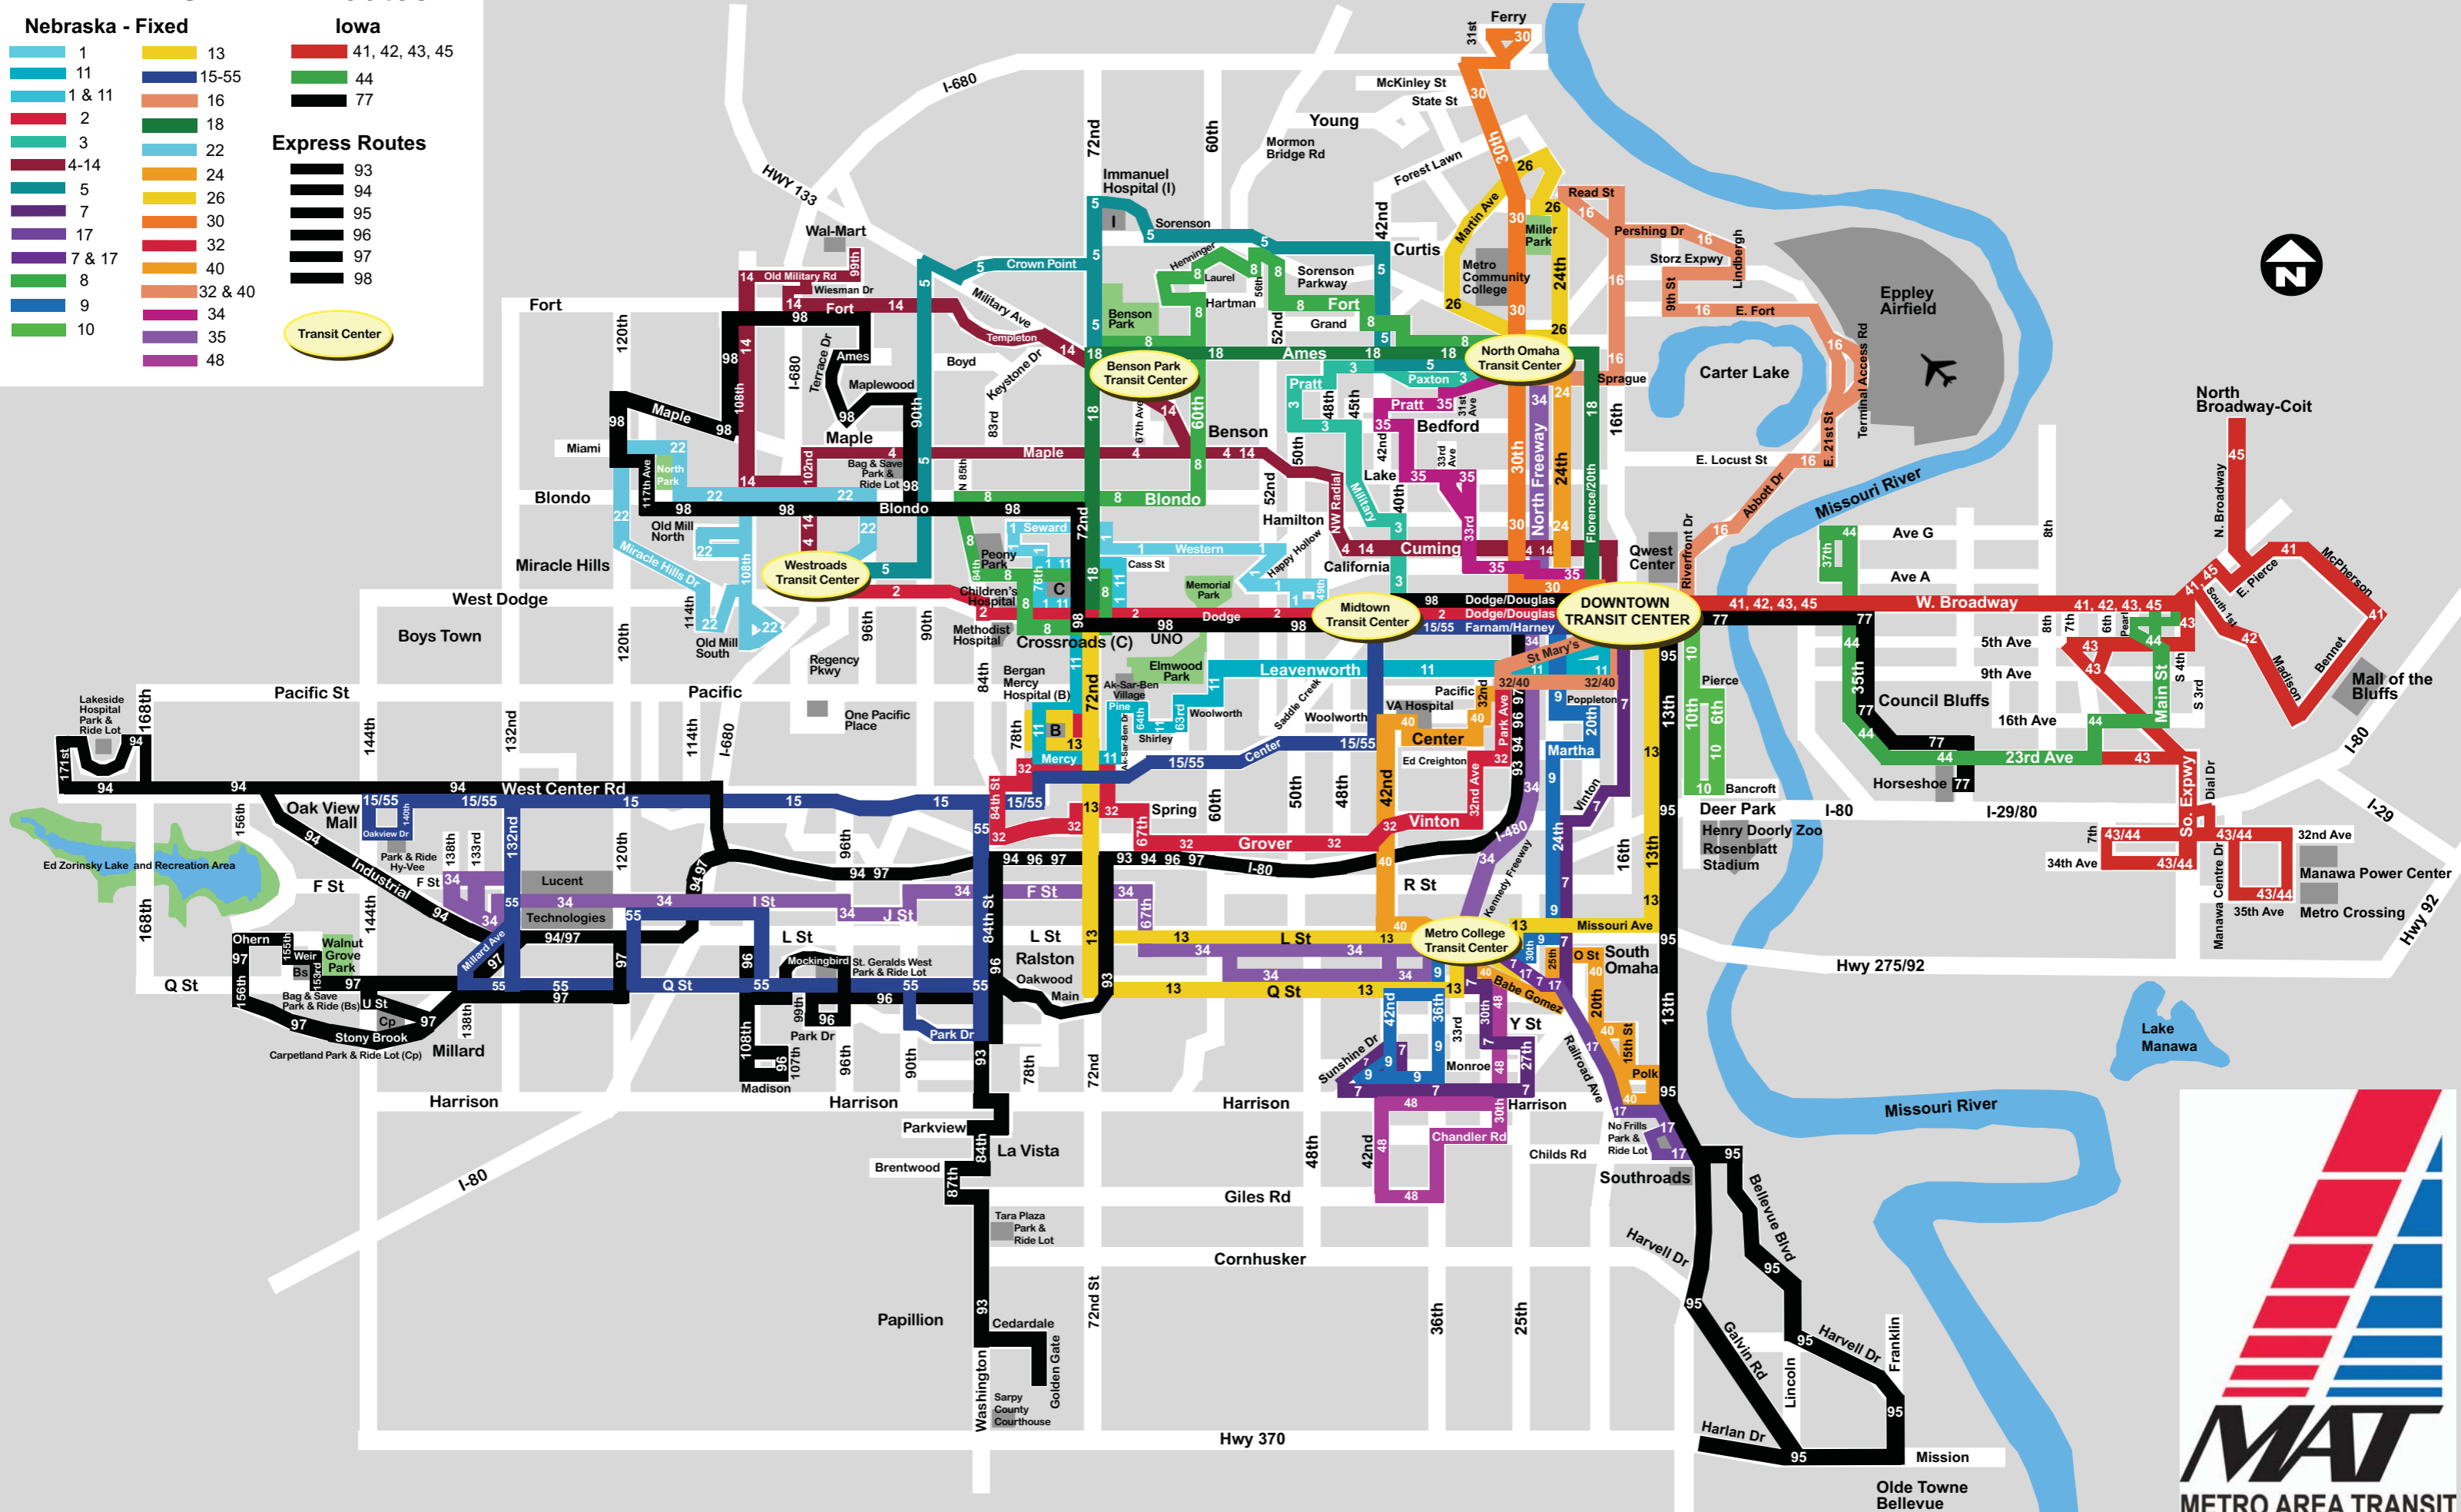

MAP LEGEND - Routes

| Nebraska - Fixed | | Iowa |
|------------------|---------|----------------|
| 1 | 13 | 41, 42, 43, 45 |
| 11 | 15-55 | 44 |
| 1 & 11 | 16 | 77 |
| 2 | 18 | |
| 3 | 22 | |
| 4-14 | 24 | |
| 5 | 26 | |
| 7 | 30 | |
| 17 | 32 | |
| 7 & 17 | 40 | |
| 8 | 32 & 40 | |
| 9 | 34 | |
| 10 | 35 | |
| | 48 | |

Express Routes

| |
|----|
| 93 |
| 94 |
| 95 |
| 96 |
| 97 |
| 98 |

 Transit Center

METRO AREA TRANSIT