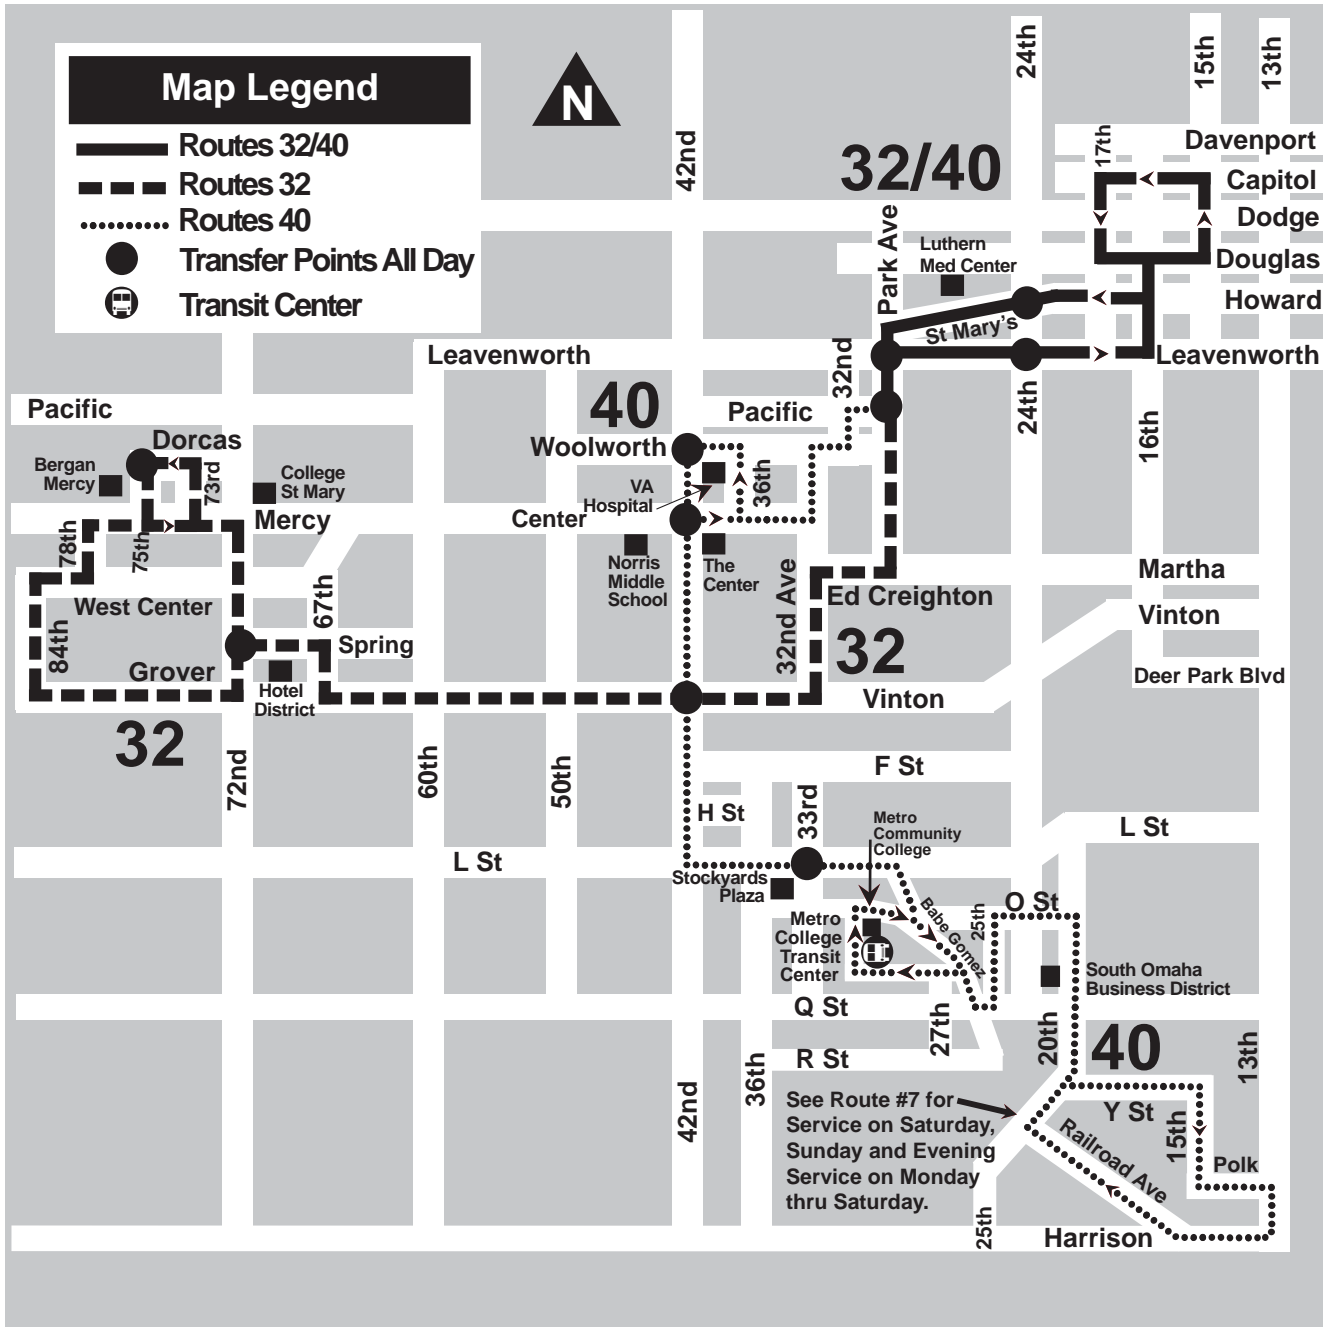

Map Legend

-  Routes 32/40
-  Routes 32
-  Routes 40
-  Transfer Points All Day
-  Transit Center

See Route #7 for Service on Saturday, Sunday and Evening Service on Monday thru Saturday.