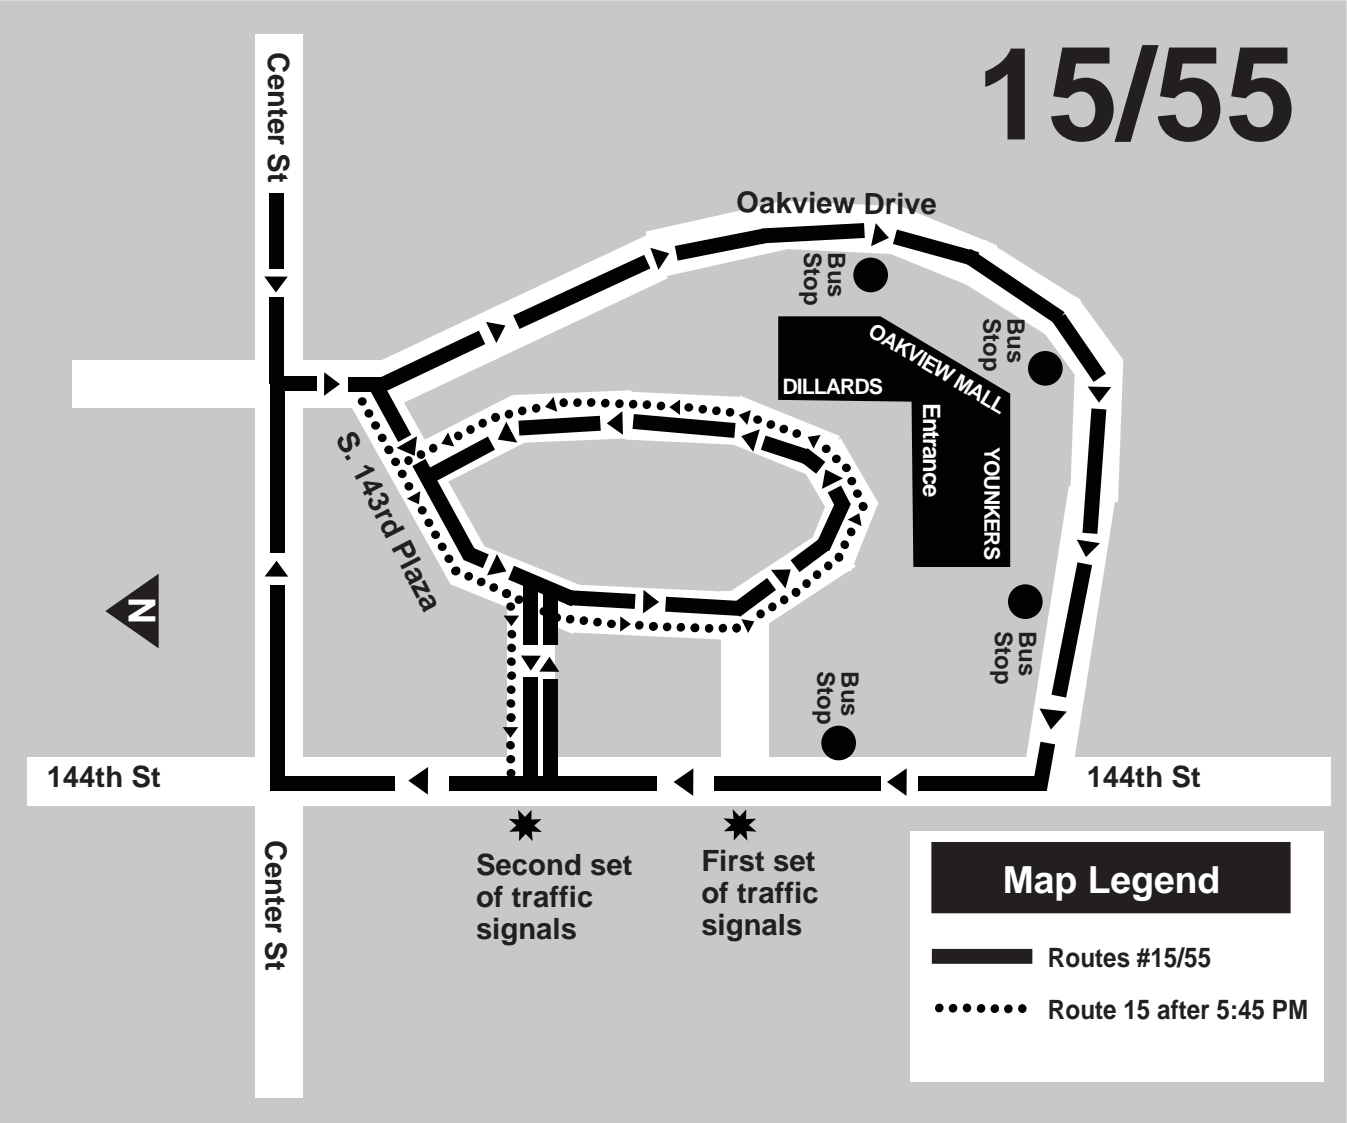

15/55

Map Legend

- Routes #15/55
- Route 15 after 5:45 PM